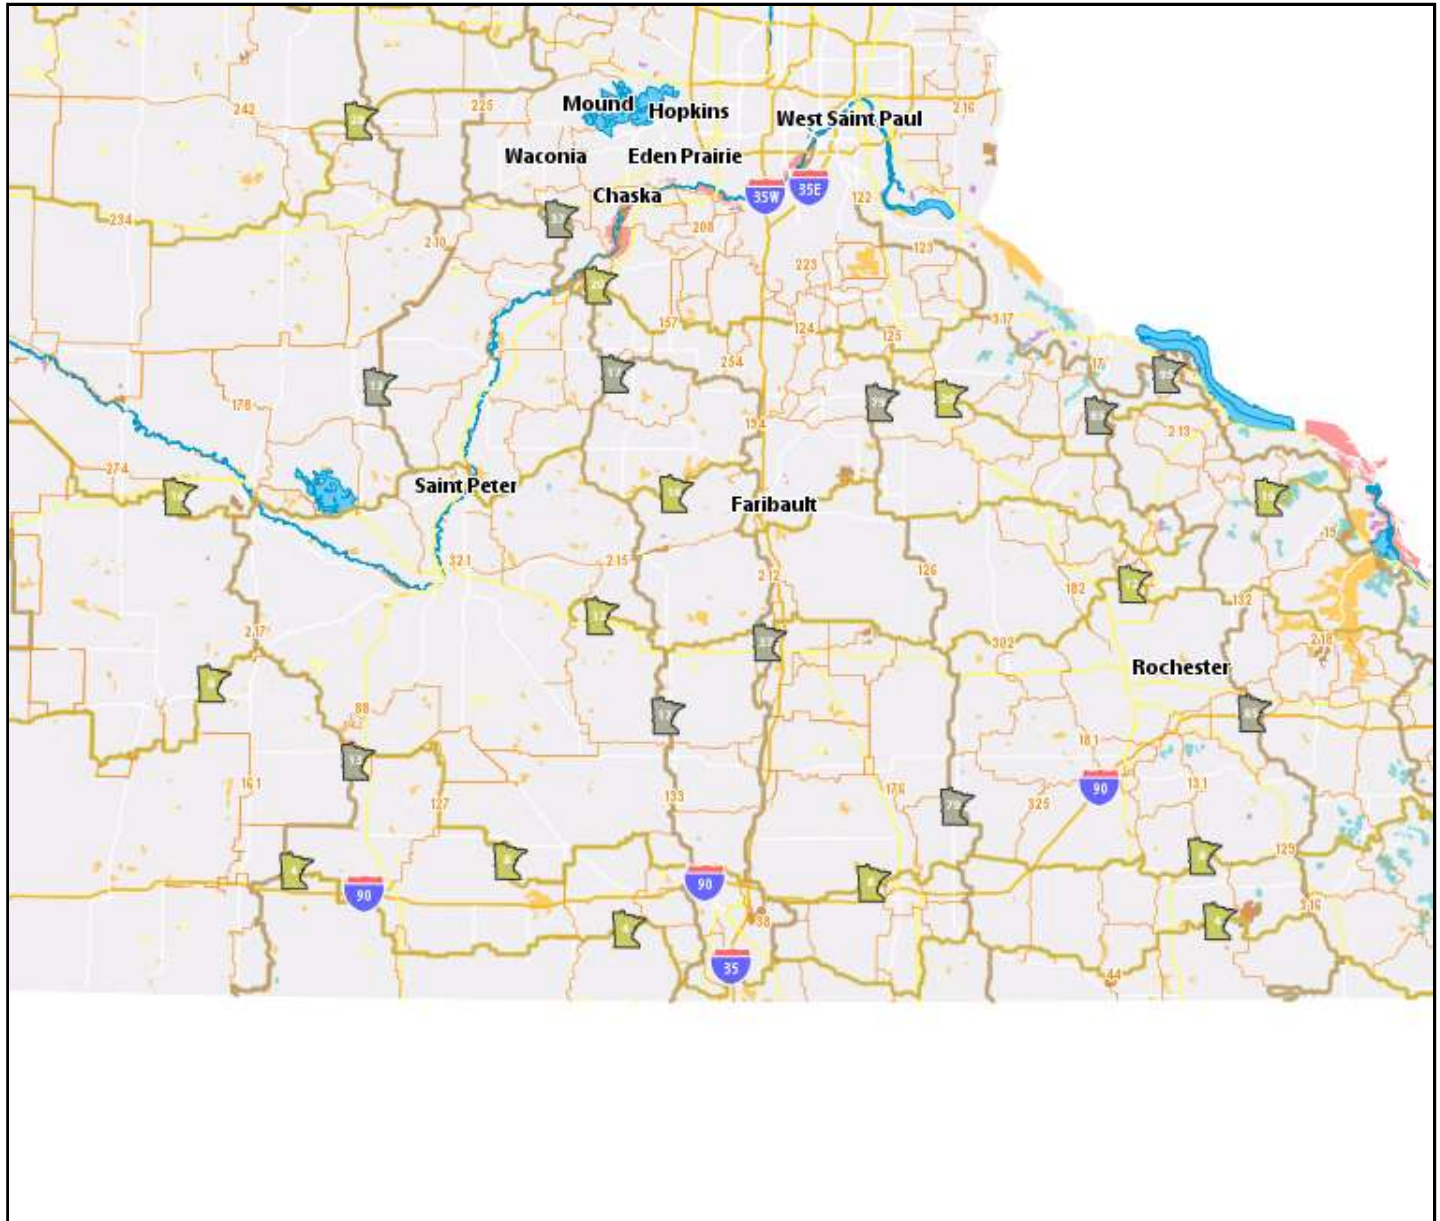

# Interactive Snowmobile Trails

-  Snowmobile Trail
-  MnUSA Corridor (EW)
-  MnUSA Corridor (NS)

**Map Parameters** (UTM Zone 15, NAD83)  
 minx: 342360.511850 maxx: 595566.267324  
 miny: 4777186.016250 maxy: 4993695.285423

**Stud Restrictions:** *This map does not highlight trails with stud restrictions. A snowmobile with studs (metal traction devices) may not operate on a paved public trail unless exempted by the state or local unit of government that operates that trail. On some sections of the affected paved trails, alternate routes open to all snowmobiles have been provided. For the most up-to-date information, call the local trail contact. For more information on state trails with restrictions go to <http://www.mndnr.gov/snowmobiling/pavedtrails.html>.*